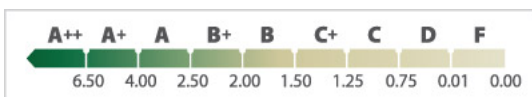

The TrueNicks Calculation

The TrueNicks rating is then calculated by multiplying the SII by the BSII, effectively recognizing the real opportunity and performance of the given cross. In the example above, an SII of 2.0 and a BSII of 3.0 would result in a TrueNicks variant score of 6.0, indicating that the nick performs six times better than average opportunity, translating to an A+ TrueNicks rating.